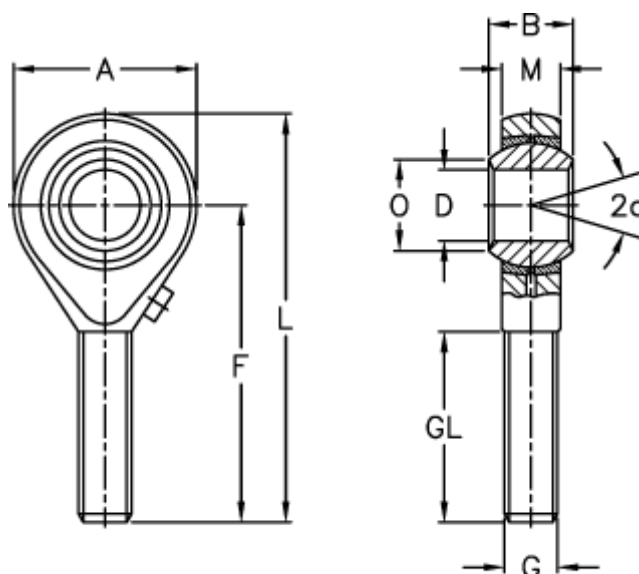

Article number: 54301030

Description: LDK Rod end POS 30L
Threaded left

Measures

A	= 70	L	= 145
a (degrees)	= 17	M	= 25.00
B	= 37	O	= 34.80
D	= 30	Static load C0 (kN)	= 88.0
Dynamic load C (kN)	= 54.3	Weight (g)	= 1070
F	= 110		
g	= M30x2		
GL	= 66		